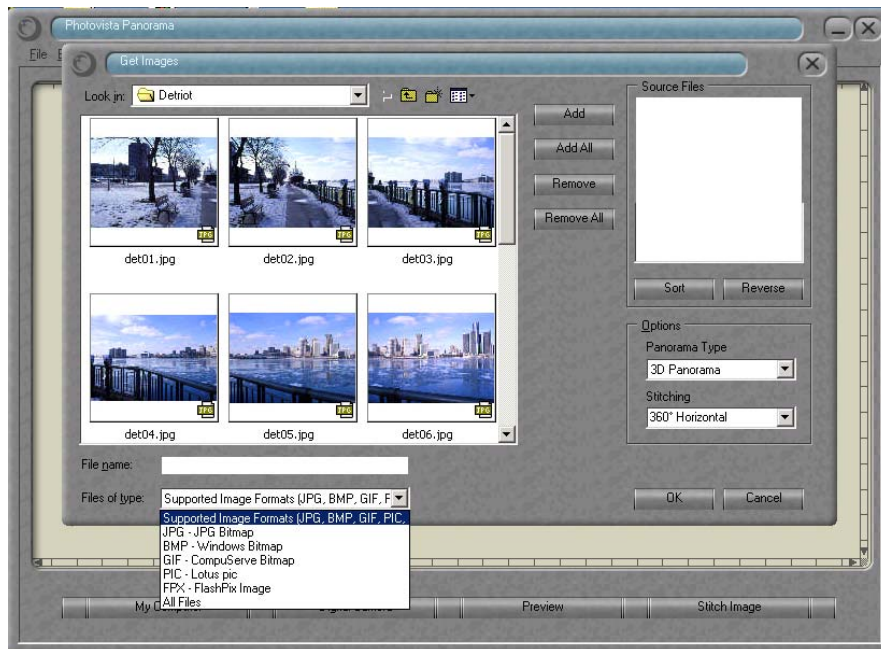

PHOTOVISTA® PANORAMA 3.0 FEATURES

Create 360° panoramas from a series of photographs

WHAT'S NEW IN PHOTOVISTA PANORAMA VERSION 3.0

- New interface and workflow. Even easier to use
- WIA (Windows® Image Acquisition) support for acquiring digital photos
- Expanded workspace: 800 x 600 screen resolution
- Print your panoramas in landscape or portrait mode across 2 pages
- Print to Panorama photo-grade paper / film
- Vertical stitching: Stitch 2 images together to create a simple panorama
- Improved web publishing: Post panoramas to your website
- New version 5.0 java viewer*- Display your panoramas on the web
- Includes New samples and Quick Start tutorial
- Create your own panoramic screensaver
- Free account membership to: www.MyPhotovista.com

MAIN PRODUCT FEATURES

- Easy to use - no special programming skills or photo equipment required
- Automatic warping, aligning, and blending of images
- Automatic calculation of the number images to shoot for each lens type
- Create partial 180° or full 360° cubic, spherical or cylindrical panoramas
- Complete online help and manual
- Smallest possible file size means that files load quickly over any connection
- Browser preview allows you to see your panoramas right in your browser
- Edit Photovista panoramas into HTML pages
- Support for all major camera lens types
- Manual lens creation: Create your own lens types